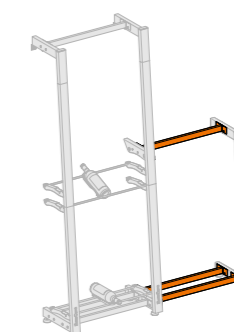

Modulosteel

1

MS1
Full-size column (60cm width)
H200cm x L60cm

2

MS1-L40
Full-size column (40cm width)
H200cm x L40cm

3

MS1DEMI
Half-size column
H116cm x L60cm

4

MS2
Full-size steel structure
H200cm

5

MS2DEMI
Half-size steel structure
H116cm

7

OMS2
Table top
60cm width

8

OMS2-L40
Table top
40cm width

9

OMS3

10

OMS4-Rack
Sliding plate for wine case

6

OMS1
Case with 6 sliding shelves

11

MTRAVERSES-L60
Pack of 3 crossing bars for L60
60cm width

/ **MTRAVERSES-L40**
Pack of 3 crossing bars for L40
40cm width