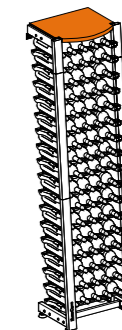

Modulosteel

1

MS1
Full-size column (60cm width)
H200cm x L60cm

2

MS1-L40
Full-size column (40cm width)
H200cm x L40cm

3

MS1DEMI
Half-size column
H116cm x L60cm

4

MS2
Full-size steel structure
H200cm

5

MS2DEMI
Half-size steel structure
H116cm

7

OMS2
Table top
60cm width

8

OMS2-L40
Table top
40cm width

9

OMS3

10

OMS4-Rack
Sliding plate for wine case

6

OMS1
Case with 6 sliding shelves

11

MTRAVERSES-L60
Pack of 3 crossing bars for L60
60cm width

/ **MTRAVERSES-L40**
Pack of 3 crossing bars for L40
40cm width