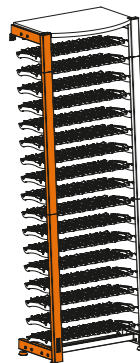

Modulosteel

1

MS1
Full-size column (60cm width)
H200cm x L60cm

2

MS1-L40
Full-size column (40cm width)
H200cm x L40cm

3

MS1DEMI
Half-size column
H116cm x L60cm

4

MS2
Full-size steel structure
H200cm

5

MS2DEMI
Half-size steel structure
H116cm

7

OMS2
Table top
60cm width

8

OMS2-L40
Table top
40cm width

9

OMS3

10

OMS4-Rack
Sliding plate for wine case

6

OMS1
Case with 6 sliding shelves

11

MTRAVERSES-L60
Pack of 3 crossing bars for L60
60cm width

/ **MTRAVERSES-L40**
Pack of 3 crossing bars for L40
40cm width