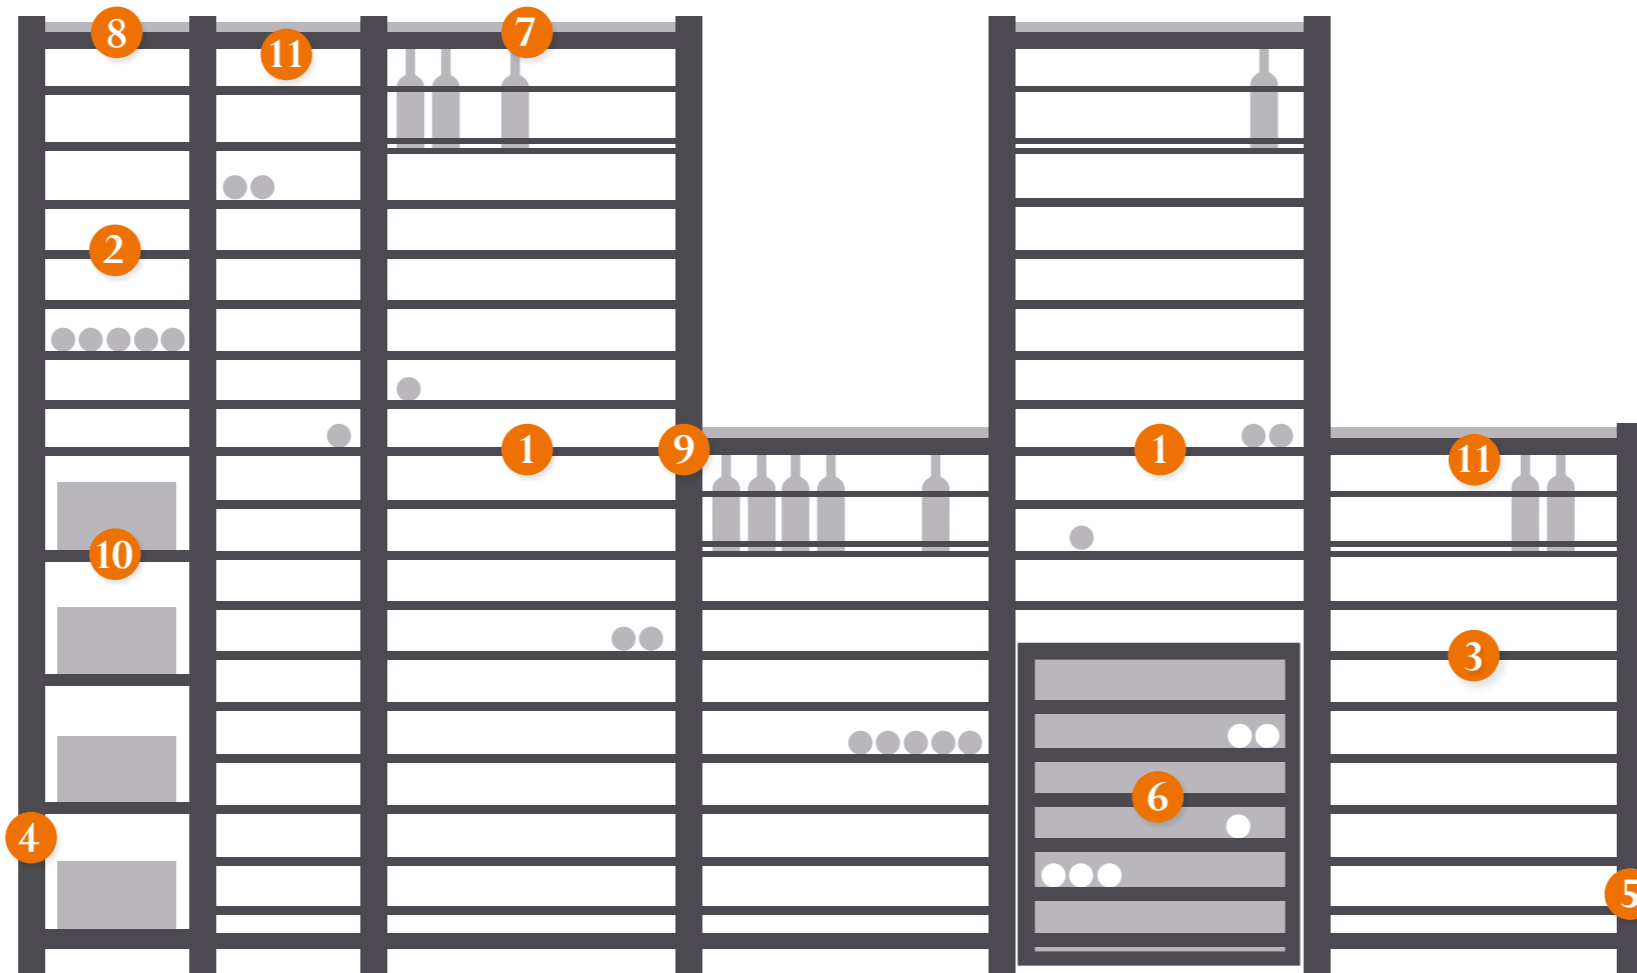

Modulosteel

1

MS1
Full-size column (60cm width)
H200cm x L60cm

2

MS1-L40
Full-size column (40cm width)
H200cm x L40cm

3

MS1DEMI
Half-size column
H116cm x L60cm

4

MS2
Full-size steel structure
H200cm

5

MS2DEMI
Half-size steel structure
H116cm

7

OMS2
Table top
60cm width

8

OMS2-L40
Table top
40cm width

9

OMS3

10

OMS4-Rack
Sliding plate for wine case

6

OMS1
Case with 6 sliding shelves

11

MTRAVERSES-L60
Pack of 3 crossing bars for L60
60cm width

/ **MTRAVERSES-L40**
Pack of 3 crossing bars for L40
40cm width