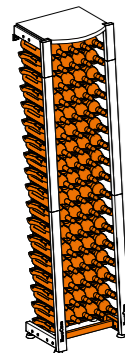

Modulosteel

1

MS1
Full-size column (60cm width)
H200cm x L60cm

2

MS1-L40
Full-size column (40cm width)
H200cm x L40cm

3

MS1DEMI
Half-size column
H116cm x L60cm

4

MS2
Full-size steel structure
H200cm

5

MS2DEMI
Half-size steel structure
H116cm

7

OMS2
Table top
60cm width

8

OMS2-L40
Table top
40cm width

9

OMS3

10

OMS4-Rack
Sliding plate for wine case

6

OMS1
Case with 6 sliding shelves

11

MTRAVERSES-L60
Pack of 3 crossing bars for L60
60cm width

/ **MTRAVERSES-L40**
Pack of 3 crossing bars for L40
40cm width