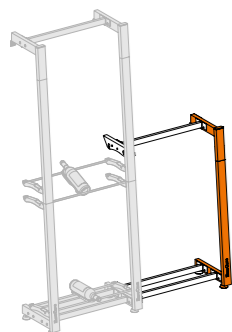

Modulosteel

1

MS1
Full-size column (60cm width)
H200cm x L60cm

2

MS1-L40
Full-size column (40cm width)
H200cm x L40cm

3

MS1DEMI
Half-size column
H116cm x L60cm

4

MS2
Full-size steel structure
H200cm

5

MS2DEMI
Half-size steel structure
H116cm

7

OMS2
Table top
60cm width

8

OMS2-L40
Table top
40cm width

9

OMS3

10

OMS4-Rack
Sliding plate for wine case

6

OMS1
Case with 6 sliding shelves

11

MTRAVERSES-L60
Pack of 3 crossing bars for L60
60cm width

/ **MTRAVERSES-L40**
Pack of 3 crossing bars for L40
40cm width