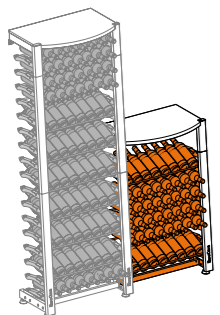

Modulosteel

1

MS1
Full-size column (60cm width)
H200cm x L60cm

2

MS1-L40
Full-size column (40cm width)
H200cm x L40cm

3

MS1DEMI
Half-size column
H116cm x L60cm

4

MS2
Full-size steel structure
H200cm

5

MS2DEMI
Half-size steel structure
H116cm

7

OMS2
Table top
60cm width

8

OMS2-L40
Table top
40cm width

9

OMS3

10

OMS4-Rack
Sliding plate for wine case

6

OMS1
Case with 6 sliding shelves

11

MTRAVERSES-L60
Pack of 3 crossing bars for L60
60cm width

/ **MTRAVERSES-L40**
Pack of 3 crossing bars for L40
40cm width