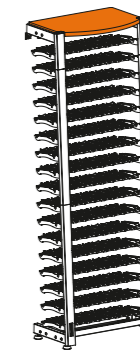

Modulosteel

1

MS1
Full-size column (60cm width)
H200cm x L60cm

2

MS1-L40
Full-size column (40cm width)
H200cm x L40cm

3

MS1DEMI
Half-size column
H116cm x L60cm

4

MS2
Full-size steel structure
H200cm

5

MS2DEMI
Half-size steel structure
H116cm

7

OMS2
Table top
60cm width

8

OMS2-L40
Table top
40cm width

9

OMS3

10

OMS4-Rack
Sliding plate for wine case

6

OMS1
Case with 6 sliding shelves

11

MTRAVERSES-L60
Pack of 3 crossing bars for L60
60cm width

/ **MTRAVERSES-L40**
Pack of 3 crossing bars for L40
40cm width