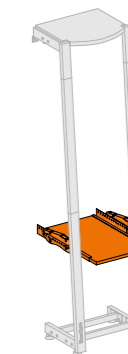

Modulosteel

1

MS1
Full-size column (60cm width)
H200cm x L60cm

2

MS1-L40
Full-size column (40cm width)
H200cm x L40cm

3

MS1DEMI
Half-size column
H116cm x L60cm

4

MS2
Full-size steel structure
H200cm

5

MS2DEMI
Half-size steel structure
H116cm

7

OMS2
Table top
60cm width

8

OMS2-L40
Table top
40cm width

9

OMS3

10

OMS4-Rack
Sliding plate for wine case

6

OMS1
Case with 6 sliding shelves

11

MTRAVERSES-L60
Pack of 3 crossing bars for L60
60cm width

/ **MTRAVERSES-L40**
Pack of 3 crossing bars for L40
40cm width