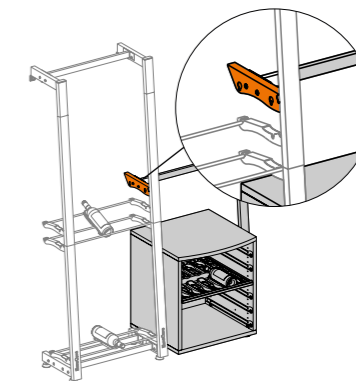

Modulosteel

1

MS1
Full-size column (60cm width)
H200cm x L60cm

2

MS1-L40
Full-size column (40cm width)
H200cm x L40cm

3

MS1DEMI
Half-size column
H116cm x L60cm

4

MS2
Full-size steel structure
H200cm

5

MS2DEMI
Half-size steel structure
H116cm

7

OMS2
Table top
60cm width

8

OMS2-L40
Table top
40cm width

9

OMS3

10

OMS4-Rack
Sliding plate for wine case

6

OMS1
Case with 6 sliding shelves

11

MTRAVERSES-L60
Pack of 3 crossing bars for L60
60cm width

/ **MTRAVERSES-L40**
Pack of 3 crossing bars for L40
40cm width