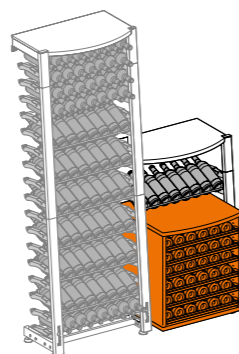

Modulosteel

1

MS1
Full-size column (60cm width)
H200cm x L60cm

2

MS1-L40
Full-size column (40cm width)
H200cm x L40cm

3

MS1DEMI
Half-size column
H116cm x L60cm

4

MS2
Full-size steel structure
H200cm

5

MS2DEMI
Half-size steel structure
H116cm

7

OMS2
Table top
60cm width

8

OMS2-L40
Table top
40cm width

9

OMS3

10

OMS4-Rack
Sliding plate for wine case

6

OMS1
Case with 6 sliding shelves

11

MTRAVERSES-L60
Pack of 3 crossing bars for L60
60cm width

/ **MTRAVERSES-L40**
Pack of 3 crossing bars for L40
40cm width