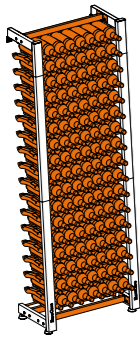

Modulosteel

1

MS1
Full-size column (60cm width)
H200cm x L60cm

2

MS1-L40
Full-size column (40cm width)
H200cm x L40cm

3

MS1DEMI
Half-size column
H116cm x L60cm

4

MS2
Full-size steel structure
H200cm

5

MS2DEMI
Half-size steel structure
H116cm

7

OMS2
Table top
60cm width

8

OMS2-L40
Table top
40cm width

9

OMS3

10

OMS4-Rack
Sliding plate for wine case

6

OMS1
Case with 6 sliding shelves

11

MTRAVERSES-L60
Pack of 3 crossing bars for L60
60cm width

/ **MTRAVERSES-L40**
Pack of 3 crossing bars for L40
40cm width